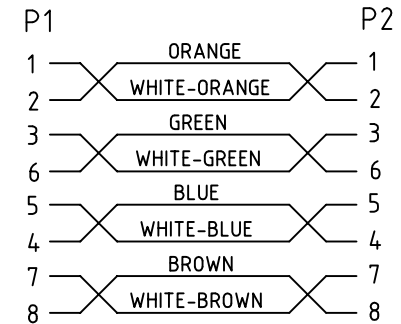

Marking:JIUZHOU (UL) E327283 TYPE CM 26AWG ANSI/TIA-568-C.2
CAT6 PATCH CABLE UTP ROHS COMPLIANT XXXXft

ELECTRICAL TEST:

- 1.100% OPEN&SHORT&MISS WIRE TEST
- 2.CONDUCTOR RESISTANCE:
- 2.1 0.5FT-7FT CONDUCTOR RESISTANCE:2 Ohm/PCS
- 2.2 14FT-50FT CONDUCTOR RESISTANCE:3 Ohm/PCS
- 2.3 TEST INSTRUMENT:CCL-W-10064(诚创立)
- 3.INSULATION RESISTANCE: 5M Ohm(MIN)
- 4.HI-POT:300V DC .

3	PVC MOLDING COLOR SEE TABLE-1;
2	CAT6 RJ45 PLUG:CAT6 UTP 8P8C, PIN: GOLD FLASH;
1	CAT 6 UTP CABLE:CAT6 UTP [26AWG(7/0.16mmBC)×1Pairs]×4C OD=φ6.0±0.2mm, PVC JACKET COLOR SEE TABLE-1;
序号	说明

NO.	CABLE LENGTH	JACKET&MOLDING COLOR
1	0.5±0.05FT	BLACK
2	1FT±0.05FT	WHITE
		BLACK
3	3FT±0.05FT	BLUE
		WHITE
		GRAY
		BLACK
4	7FT±0.10FT	BLUE
		WHITE
		GRAY
		BLACK
5	14FT±0.17FT	BLUE
		WHITE
		GRAY
		BLACK
6	25FT±0.25FT	BLUE
		WHITE
		GRAY
		BLACK
7	50FT±0.50FT	BLUE
		BLACK

WIRE ARRANGEMENT

PART NO.

SERIES NO. CB 01 1 X A42 E 01F LENGTH NO.

CB=RJ CONNECTOR 01F=1FT,03F=3FT,07F=7FT,14F=14FT

CONNECTOR OPTION 1 25F=25FT,50F=50FT,153=0.5FT

01=RJ45/RJ45 GREEN OPTION:

CONTACT TYPE 1=M/M E=RoHS

REV.	DESCRIPTION	DATE
1		
2		
3		
4		
5		
6		
7		
8		
9		
10		