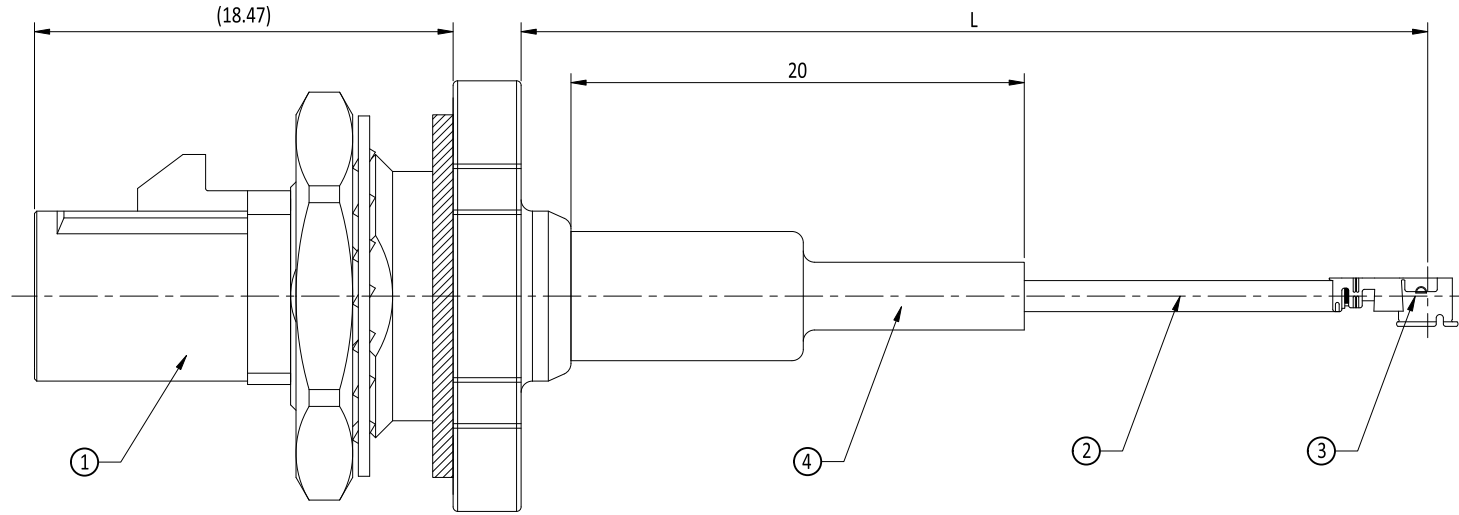

RoHS
compliant

X=CODING(SEE PAGE 2/2)

4	HEAT SHRINKING TUBE(NO GLUED)	H3.0x0.25x20, BLACK
3	MHF CONNECTOR	20351-112R-37, AU
2	1.37 MINI COAXIAL CABLE	BLACK
1	FAKRA PLUG	THERMOPLASTIC UL94V-0, 3u" AU
ITEM	PART	DESCRIPTION

1	1413105001X	40±5	
ITEM	P/N	L(LENGTH)	NOTE
UNLESS OTHERWISE SPECIFIED TOLERANCE			 CHANT SINCERE CO.,LTD
0.5~10mm		±0.5	
11~100mm		±1.0	
101~500mm		±1.5	
501~1000mm		±2.0	
1001~2000mm		±2.0	
SCALE: AS SHOWN		UNIT: mm	
DRAWN: HOLLY_TU		20 Mar 2025	TITLE: FAKRA PLUG, IPEX 1.37 CABLE ASSEMBLY
CHECKED: PEARL_HUNG		20 Mar 2025	
APPROVED: PEARL_HUNG		20 Mar 2025	PART NO. 1413105XXXX
ZONE		REVISION	DESCRIPTION
1	2	3	4
DATE		20MAR2025	
SCALE: AS SHOWN		UNIT: mm	
DRAWN: HOLLY_TU		20 Mar 2025	TITLE: FAKRA PLUG, IPEX 1.37 CABLE ASSEMBLY
CHECKED: PEARL_HUNG		20 Mar 2025	
APPROVED: PEARL_HUNG		20 Mar 2025	PART NO. 1413105XXXX
ZONE		REVISION	DESCRIPTION
1	2	3	4

UNLESS OTHERWISE SPECIFIED TOLERANCE	SIP
0.5~10mm ±0.5	Crk Cpk
11~50mm ±1.0	
51~100mm ±1.5	
101~200mm ±2.0	

CHANT SINCERE CO.,LTD

						SCALE: AS SHOWN	UNIT: mm	TITLE:
						DRAWN: HOLLY_TU	20 Mar 2025	FAKRA PLUG, IPEX 1.37 CABLE ASSEMBLY
						CHECKED: PEARL_HUNG	20 Mar 2025	PART NO. 1413105XXXX
	A	ECN-2503090(BEN)NEW DRAWN			20MAR2025	APPROVED: PEARL_HUNG	20 Mar 2025	REV. A
ZONE	REVISION	DESCRIPTION			DATE	SIZE A4 SHEET 2/2	REV. A	CODE: L9 CUSTOMER:
1	2	3	4	5	6	7	8	9 10